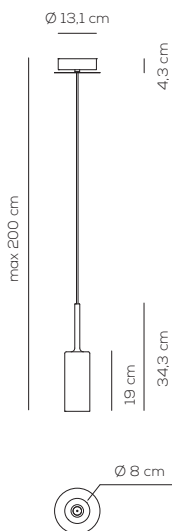

**SP SPILL P**  
Design by Manuel Vivian

Collection consisting of wall lamps, recessed ceiling lamps and suspended lamps. The diffusers are made of glass with chrome-plated metal frame. Available in several colours and sizes. Halo or LED light source.

Typology: suspension lamp

- Ratings**
- G4
  - Diffused light
  - Surface installation over holes
  - Switch mode: on-off
  - Metal body, chrome
  - Clear or coloured diffuser

**SP SPILL P**

kg 1.2 m³ 0.02

Product code composition

SPILLRAY / DRIVER NOT DIMMABLE INCLUDED

Type	Article	Colours	Finish	Source
SP	SPILL P	CS crystal	CR chrome	G4L G4 1xMax 1.5W 12Vdc LED included
		RS red		
		GR grey		
		BR metallic bronze		